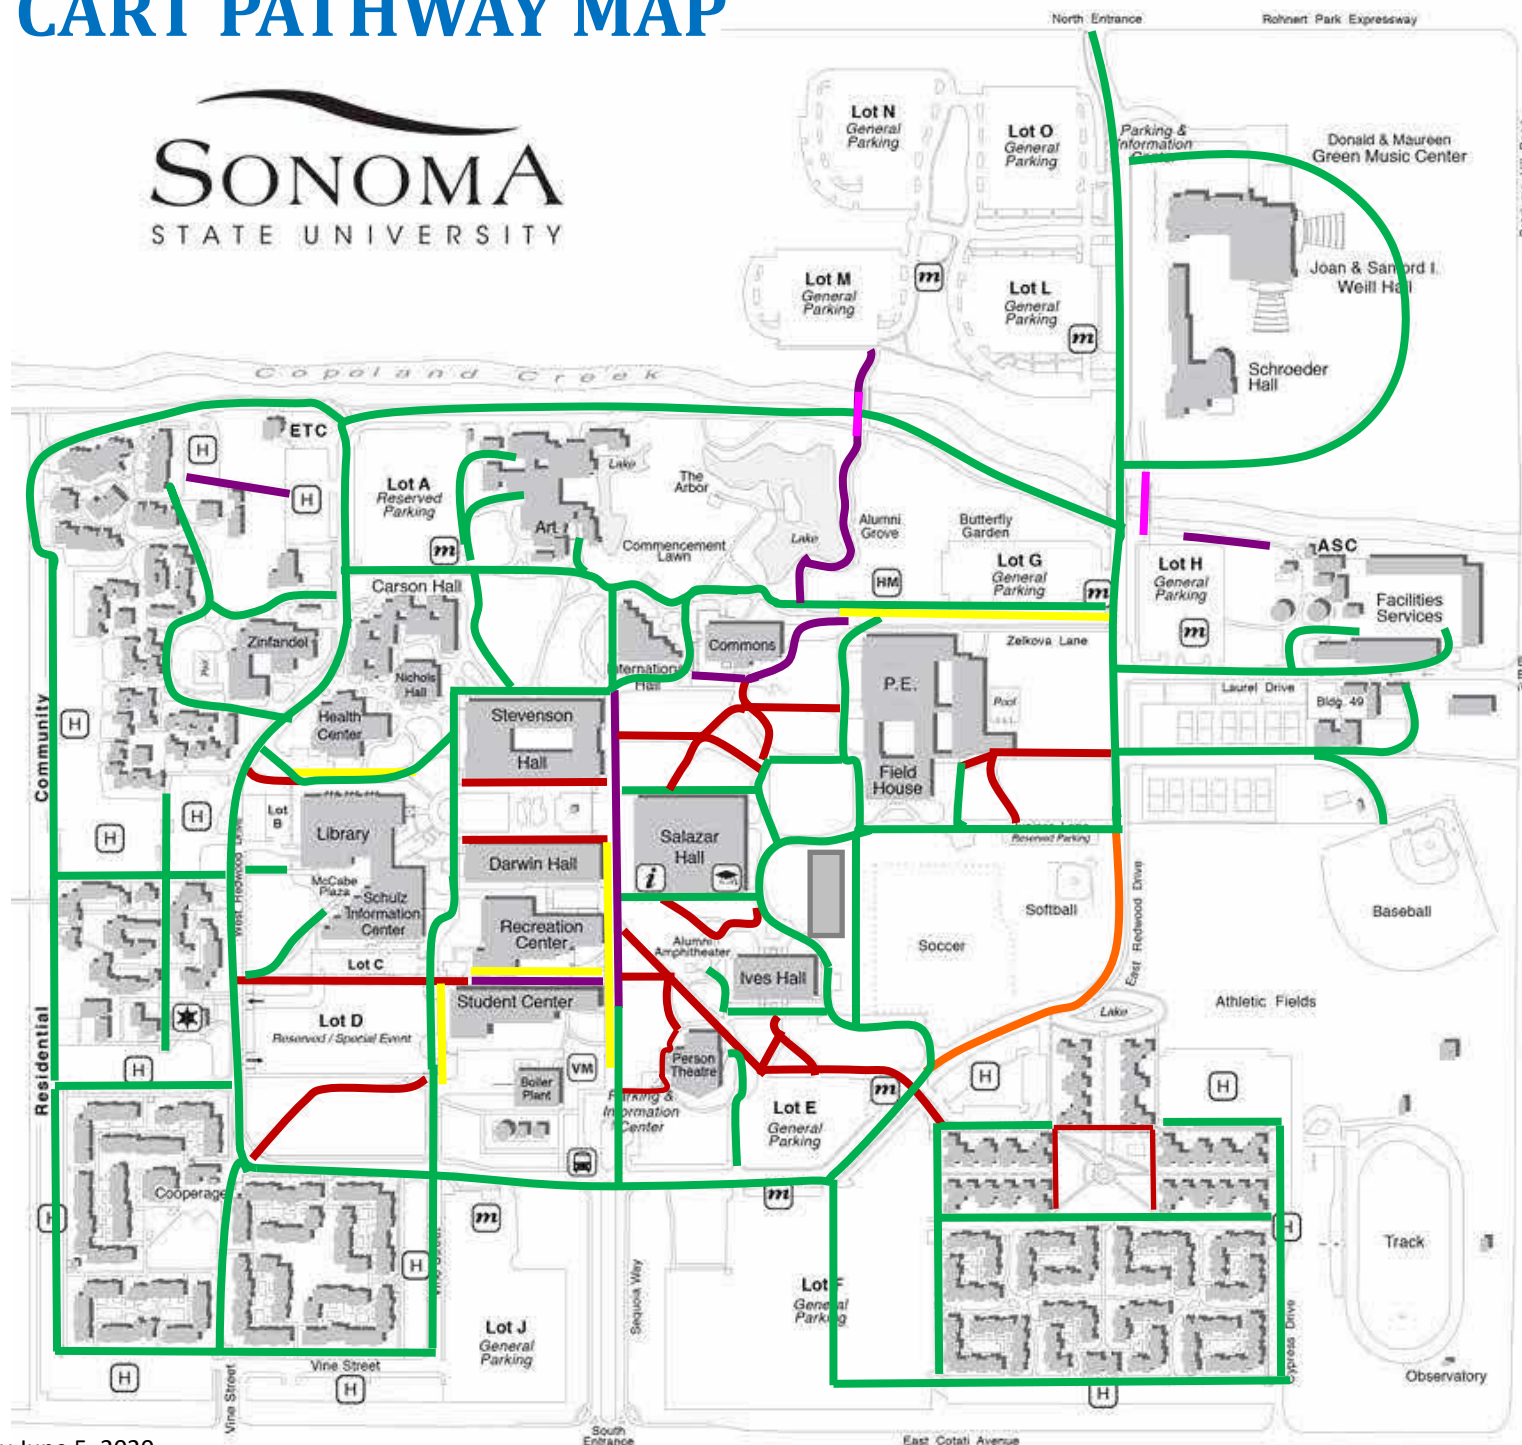

CART PATHWAY MAP

- Preferred path
- Not ideal between the hours of 8am - 9am, Noon to 12:30, & 4pm-5pm
- Restricted—Service Only
- No parking carts
- No carts allowed
- No carts—8 am to 5pm

Speed limits
 25 mph on roadways
 15 mph in parking lots
 5 mph on pedestrian areas

Campus Map

- Police & Safety Services
707-664-4444 / Police Bldg.
For emergencies, dial 911
- ASC Anthropological Studies Center
- ETC Environmental Technology Center
- Parking Permit Meter
- Residence Hall Parking
- Bus Stop
- Technology High School
- Campus Tours
- Vietnam Veterans' Memorial
- Holocaust & Genocide Memorial Grove
- 2016004